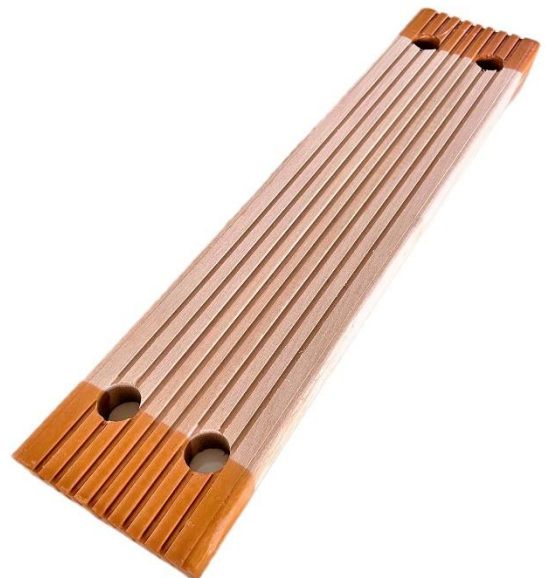

Wooden Step: 30 x 115 x 525 mm SLSPLWS

PRODUCTS

Ladder Equipments

Wooden Spreader: 30 x 115 x 1800 mm SLSPLWSS

Rubber Step: SLSPLRS

PRODUCTS

Ladder Equipments

Split Distance Piece / Synthetic Choke

Radansa / Steel Thimble

Aluminium Thimble

PRODUCTS

Ladder Equipments

Jacobs – Monkey Ladder SLSWRS

Thru-Hull Wood Plugs

Wooden Boat Hook

Heat Shrinkable Tube