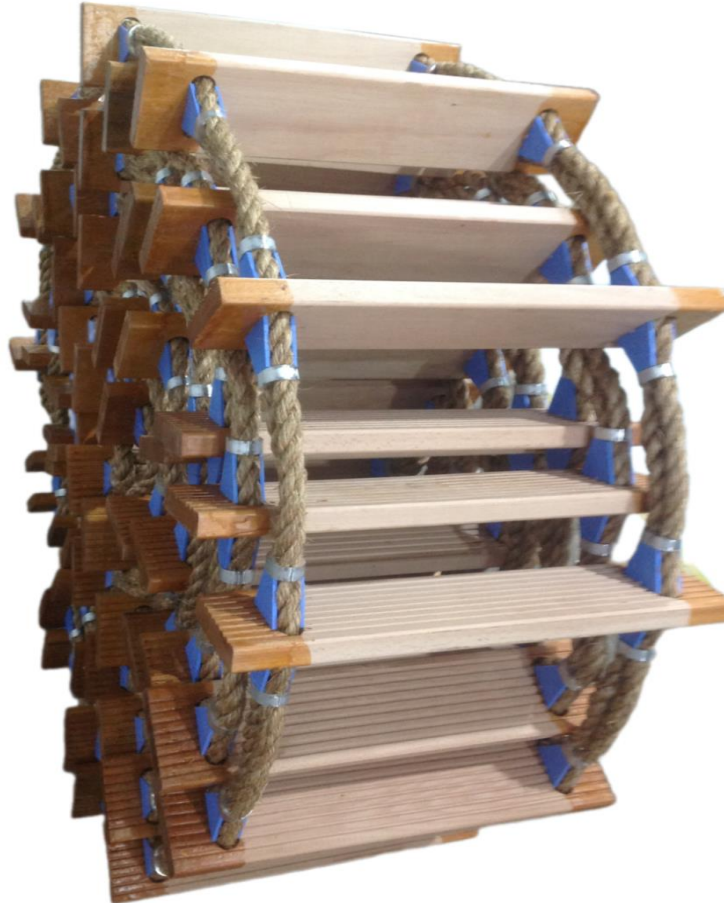

SLS

shipladdershop.com

DENİZ EMNİYET MALZEMELERİ

MARINE SAFETY EQUIPMENT

Our company shows produce in the marine safety materials sector and is located in Izmit / Turkey.

our products are manufactured according to ISO 799-1:2019(e) requirements.

Our aim; to provide our customers' requests at affordable prices and on time by prioritising quality.

PRODUCTS

Emberkation / Pilot Ladders

Wood Step Emberkation Ladder

Pilot Ladder

PRODUCTS

Ladder Equipments

Wooden Step: 30 x 115 x 525 mm SLSPLWS

PRODUCTS

Ladder Equipments

Wooden Spreader: 30 x 115 x 1800 mm SLSPLWSS

Rubber Step: SLSPLRS

PRODUCTS

Ladder Equipments

Split Distance Piece / Synthetic Choke

Radansa / Steel Thimble

Aluminium Thimble

PRODUCTS

Ladder Equipments

Jacobs – Monkey Ladder SLSWRS

Thru-Hull Wood Plugs

Wooden Boat Hook

Heat Shrinkable Tube